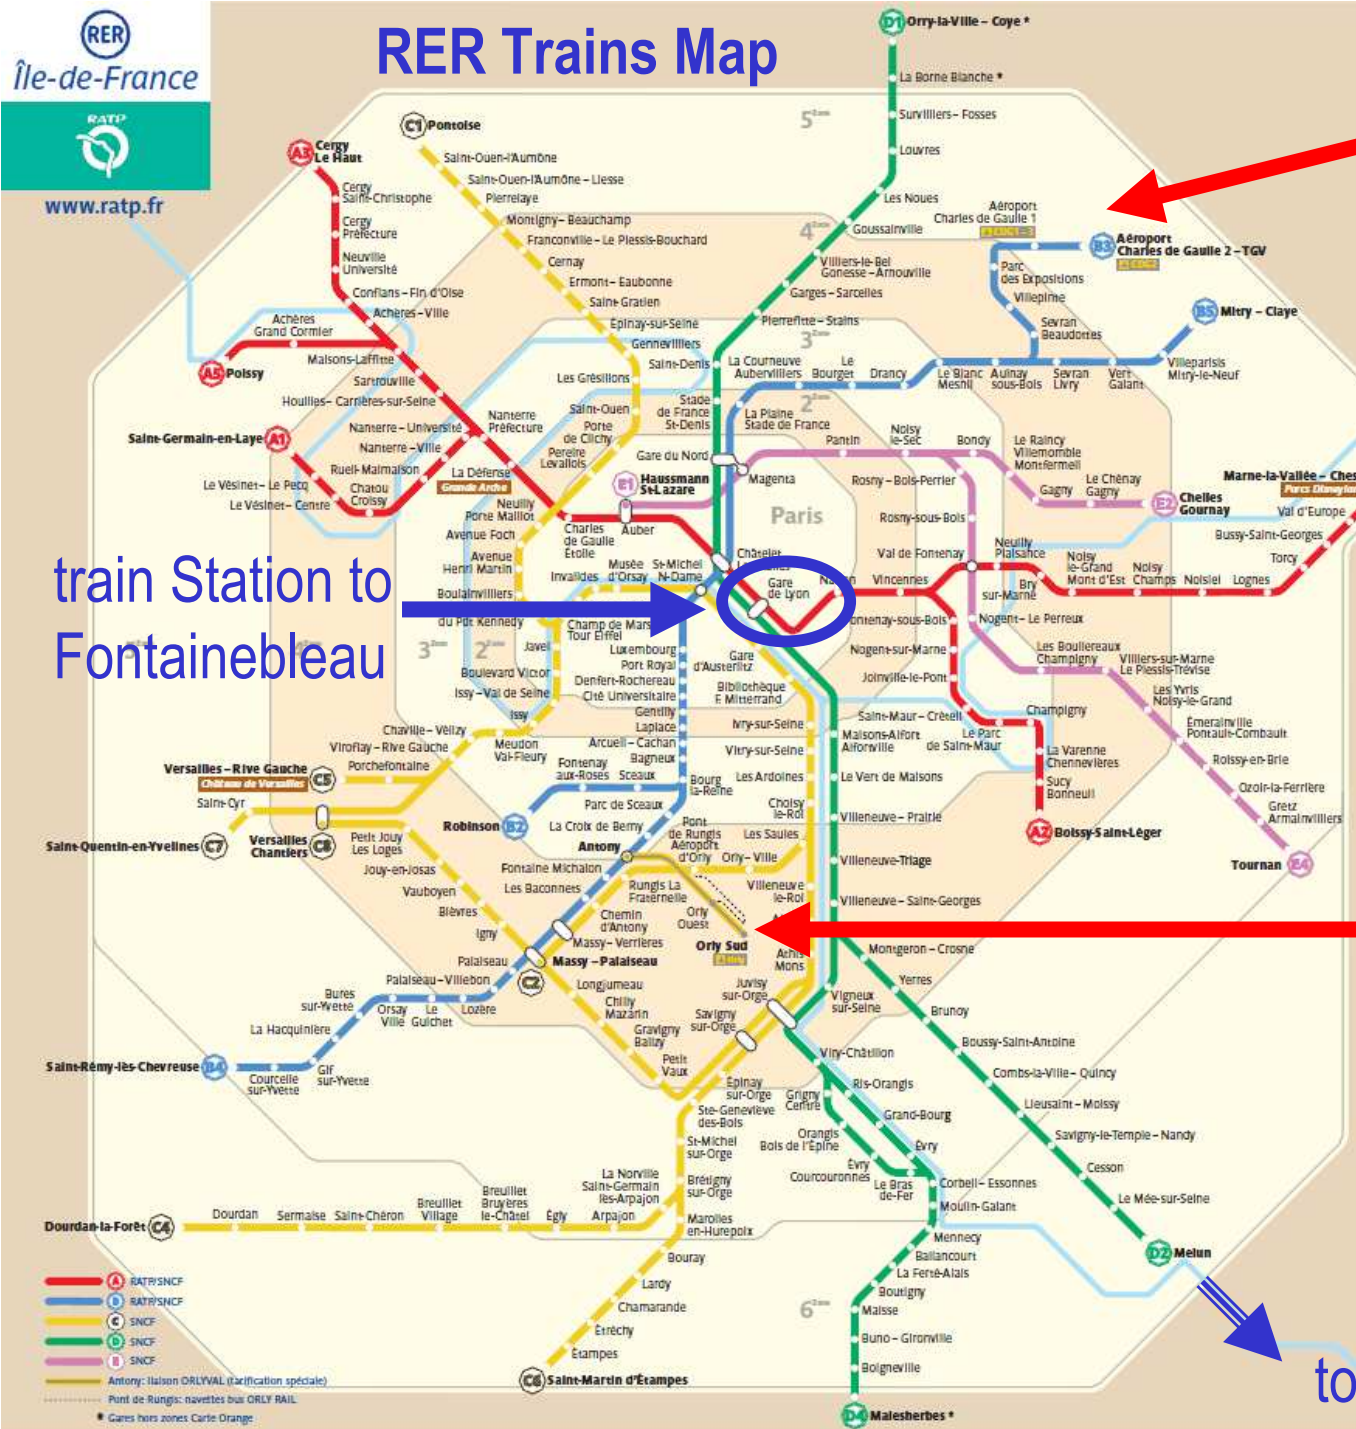

# RER Trains Map

www.ratp.fr

train Station to  
Fontainebleau

to Fontainebleau

# City of Fontainebleau

# Downtown