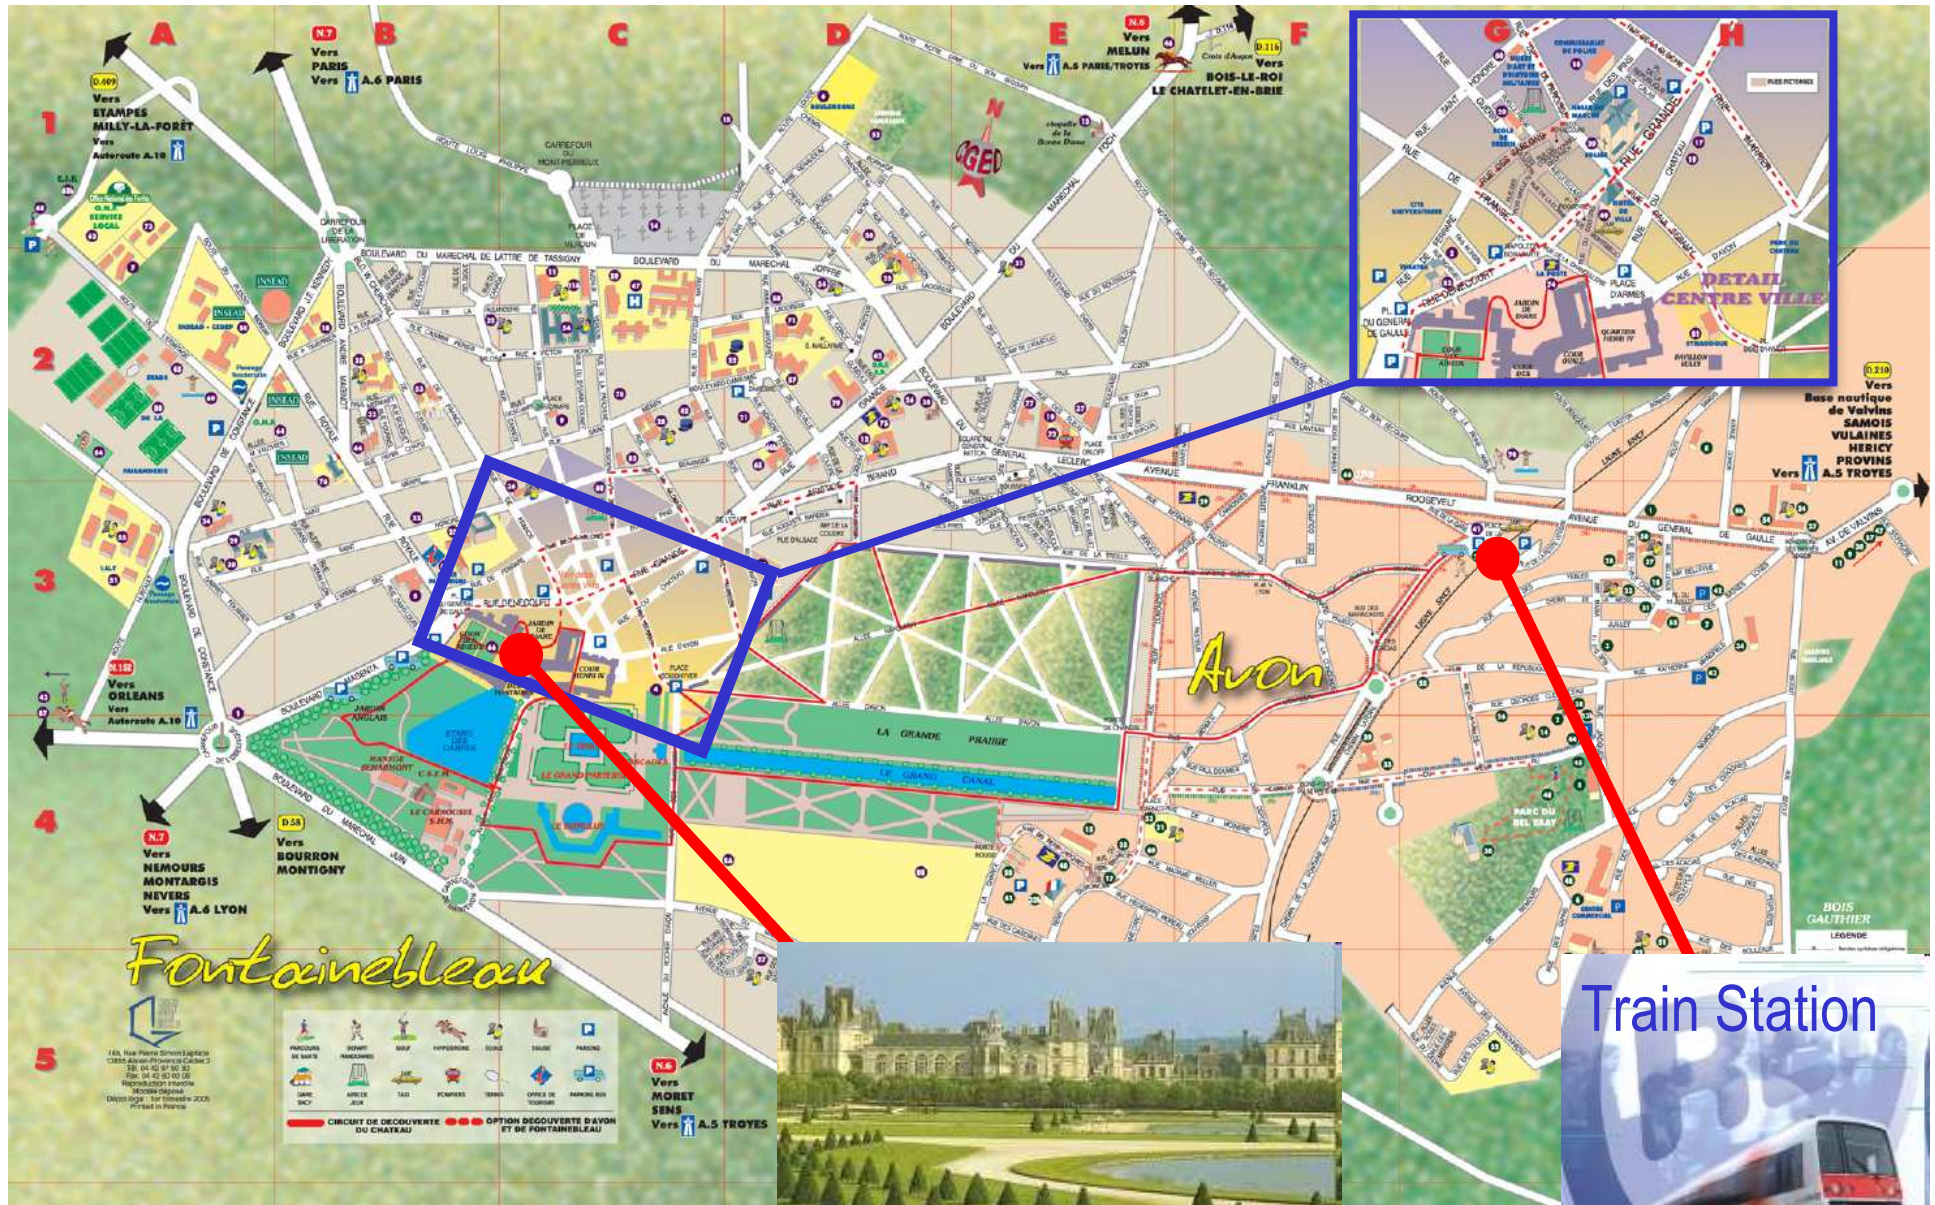

# RER Trains Map

www.ratp.fr

train Station to  
Fontainebleau

to Fontainebleau

# City of Fontainebleau

# Downtown

# EDF R&D Les Renardières - Main Entrance

Security Building